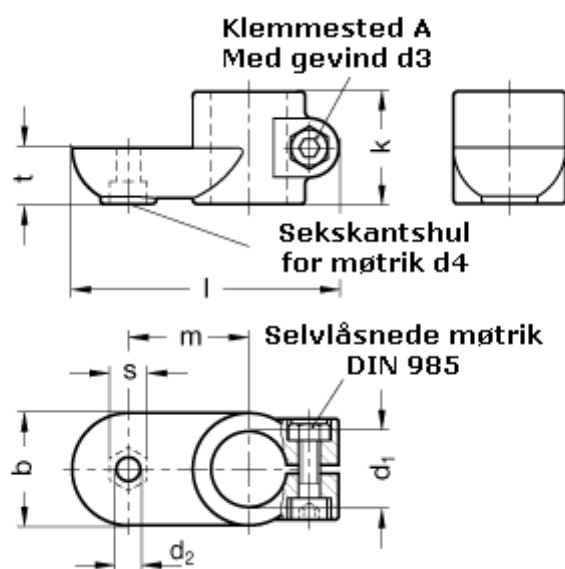

Article number: 20274B50AV2SW

Description: E+G Swivel clamp connector  
GN274-B50-AV-2-SW

## Measures

b = 65	s = 17
d1 = B50	t = 32.5
d2 = 10.5	
d3 = M10	
d4 = M10	
k = 65	
l = 148	
m = 70	